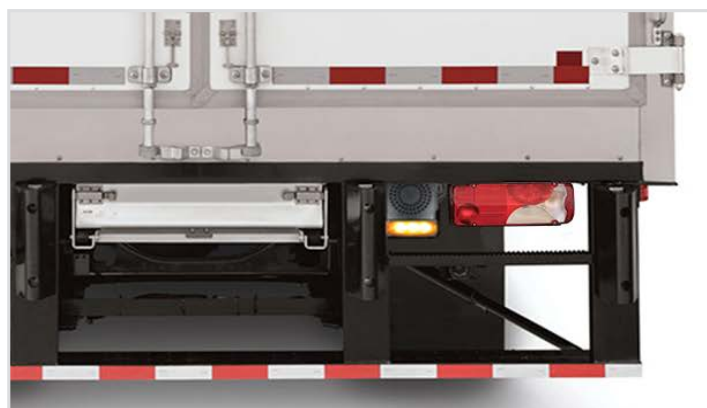

## Multi Function Reverse Alarm with Integral LED Amber Warning Light

A unique reversing alarm with a visual LED Amber warning light providing increased safety for pedestrians and other road users.

### RA26

- 10 - 80 volt
- 3 x 1 watt LEDs
- 5 Functions
- Current Draw at 12 volt is 0.7 Amps
- 97dB Alarm
- Rated IP67
- Two Bolt Fixing
- Night Silent Function
- ABS Housing
- Operating Temp: -30°C to +85°C