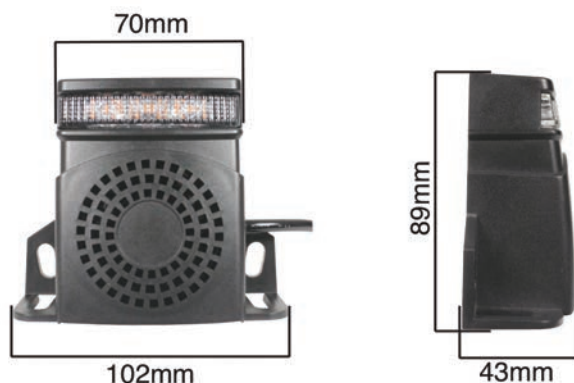

## Multi Function Reverse Alarm with Integral LED Amber Warning Light

A unique reversing alarm with a visual LED Amber warning light providing increased safety for pedestrians and other road users.

### RA26

- 10 - 80 volt
- 3 x 1 watt LEDs
- 5 Functions
- Current Draw at 12 volt is 0.7 Amps
- 97dB Alarm
- Rated IP67
- Two Bolt Fixing
- Night Silent Function
- ABS Housing
- Operating Temp: -30°C to +85°C